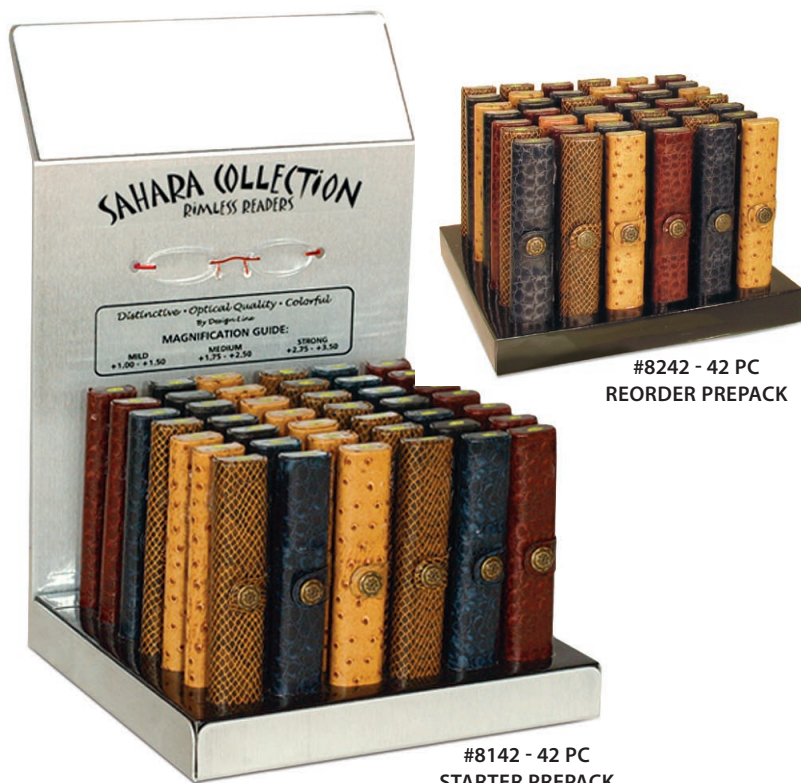

SAHARA

COLLECTION

The Sahara Collection offers a variety of colors, two frame shapes, (rectangular and oval), and are available in the most popular powers. Each pair comes with a snap-shut leatherette case. Sahara readers are optical quality with aspherical lenses and spring hinges.

#8142 - 42 PC STARTER PREPACK \$210.00

Includes 42 assorted rimless readers in satin metallic frames with matching leatherette cases (6 colors, 7 powers each). A brushed aluminum display with mirror and a display glass is included with initial order.

#8242 - REORDER PREPACK \$210.00

Includes 42 assorted readers in satin metallic frames with matching leatherette cases as described above.

The Sahara Reader refill pack will fit perfectly into your existing aluminum display.

OPEN STOCK REORDERS \$5.00 EA

Order by specific colors in the powers listed below. Colors and frame shapes are available in assorted only.

POWERS AVAILABLE

1.25, 1.50, 1.75, 2.00, 2.25, 2.50, 3.00