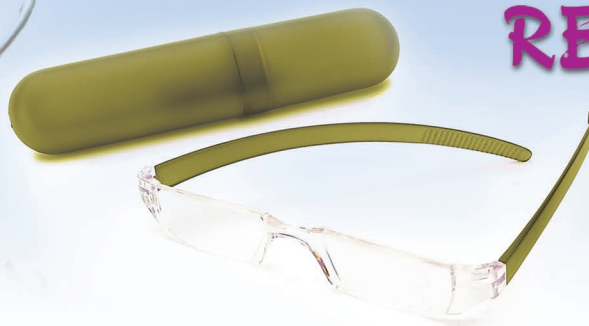

PREPACKS

POPSICLE READERS

#7042 - POPSICLE STARTER PREPACK

\$126.

Includes 42 assorted rimless readers with matching cases (6 colors, 7 powers each). A brushed aluminum display with mirror and a display glass is included with initial order.

#7043 - POPSICLE REFILL PACK

\$126.

Includes 42 assorted readers with matching protective cases as described above. The Popsicle Reader refill pack will fit perfectly into your existing aluminum display.

OPEN STOCK REORDERS

\$3. EA

Order by specific powers listed below. Colors are available in assorted only.

POWERS AVAILABLE

1.25, 1.50, 1.75, 2.00, 2.25, 2.50, 3.00

These rimless readers come in six assorted colors with matching protective cases and are optical quality. Reorder **Popsicle Readers** by specific powers in assorted designs.