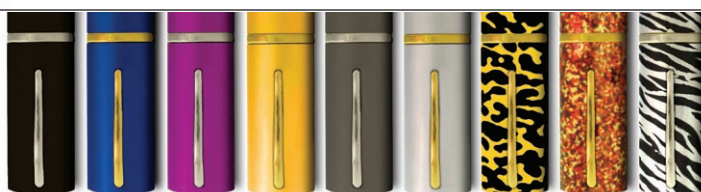

Mardi Gras

Optical quality with aspherical lenses and spring hinges

Mardi Gras Readers are available in a wonderful variety of colors with matching cases. The cases have a handy pocket clip and soft silicone lining to protect your investment.

#6056 - 56 PC STARTER PREPACK

#60561 - 56 PC REFILL PREPACK

#6056 - 56 PC STARTER PREPACK \$168.00

Includes 56 assorted metallic readers in jewel colors with matching cases (7 colors, 8 powers each). A brushed aluminum display with mirror and a display glass is included with initial order.

Order by specific colors (black, blue, purple, gold, hematite, silver, red, leopard, demi, zebra) in the powers listed below.

POWERS AVAILABLE

1.25, 1.50, 1.75, 2.00, 2.25, 2.50, 3.00, 3.25